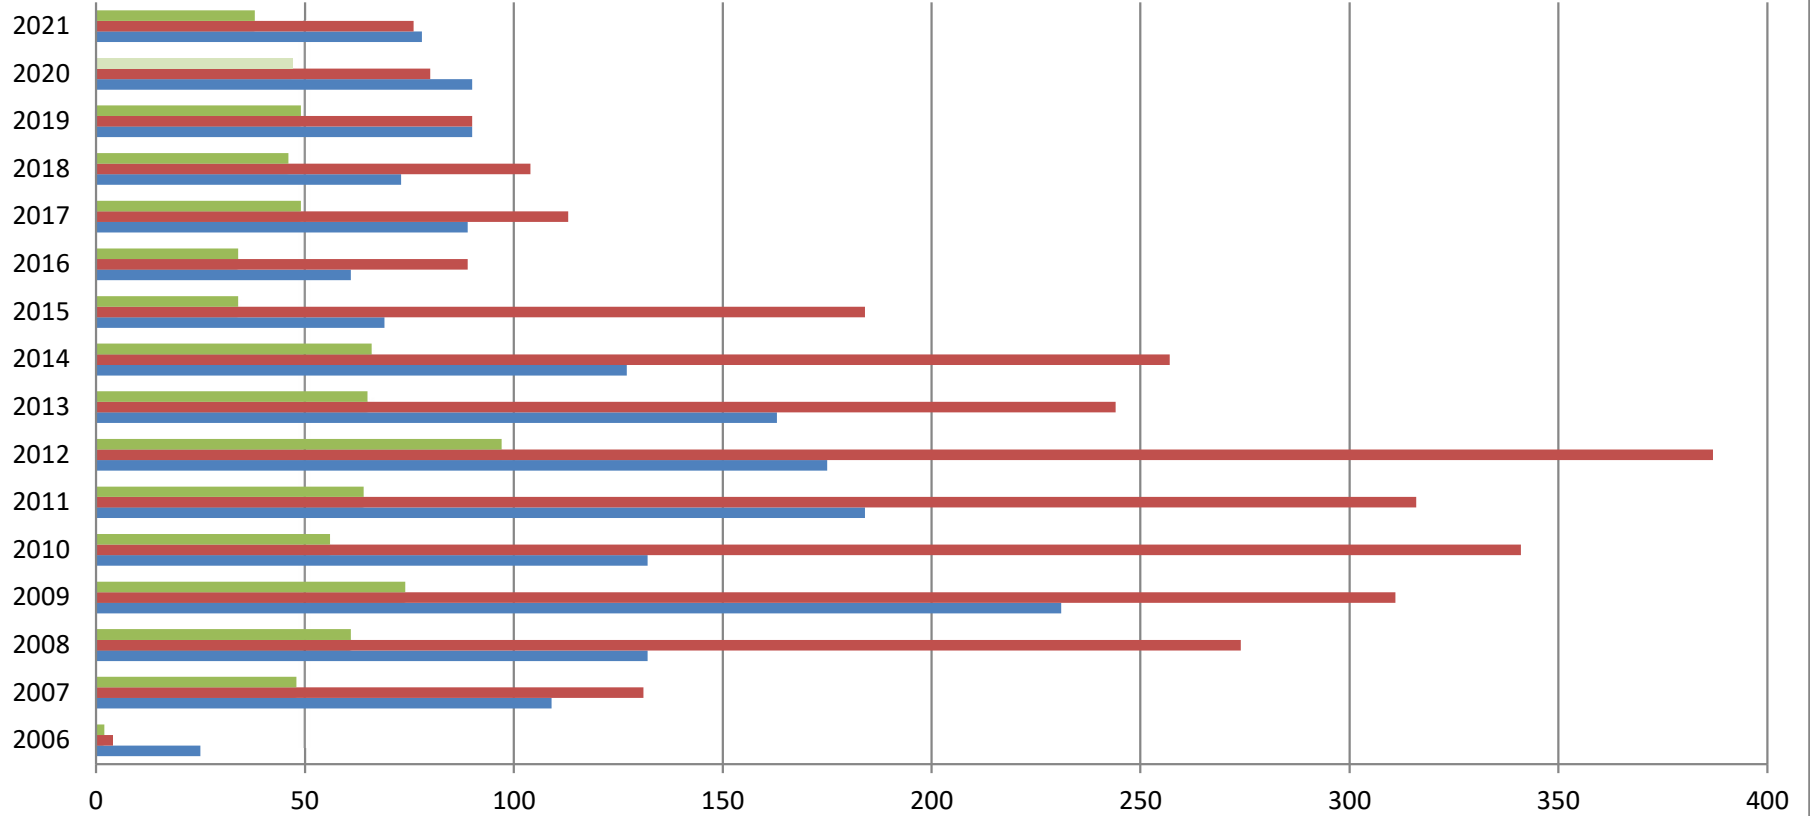

## RISE Professional 2006-2021

	2006	2007	2008	2009	2010	2011	2012	2013	2014	2015	2016	2017	2018	2019	2020	2021
<span style="color: green;">■</span> Awarded Scholars	2	48	61	74	56	64	97	65	66	34	34	49	46	49	47	38
<span style="color: red;">■</span> Applicants	4	131	274	311	341	316	387	244	257	184	89	113	104	90	80	76
<span style="color: blue;">■</span> Internships Offered	25	109	132	231	132	184	175	163	127	69	61	89	73	90	90	78