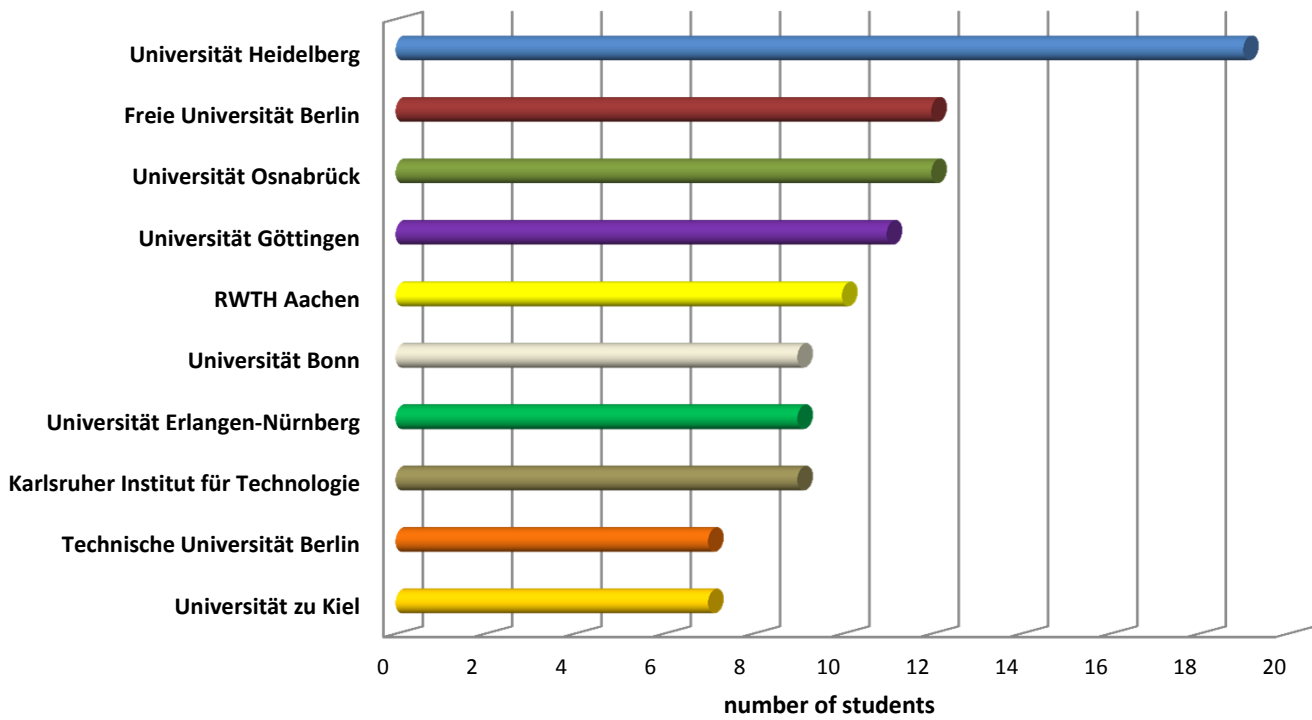

Top 10 sending universities in Germany