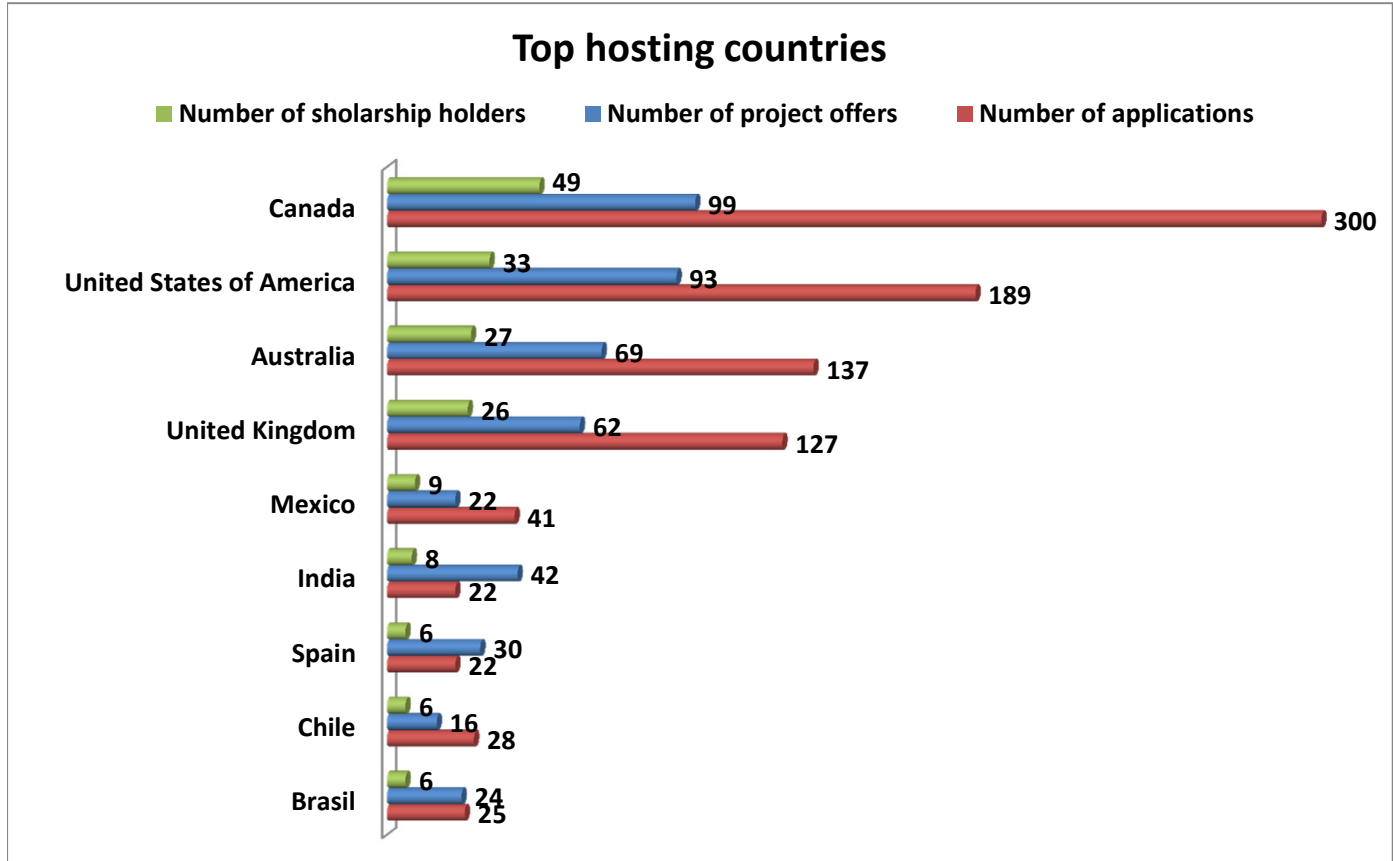

## STATISTICS - RISE worldwide 2016

<b>Total number of scholarship holders:</b>	<b>228</b>
male	103
female	125

<b>Participating countries in total</b>	<b>38</b>
---	-----------

Participating countries in alphabetic order	Number of project offers	Number of applications	Number of scholarship holders
Argentina	6	4	2
Australia	69	137	27
Belgium	7	3	1
Brasil	24	25	6
Canada	99	300	49
Chile	16	28	6
China	4	10	1
Columbia	25	16	4
Costa Rica	9	11	3
Denmark	3	7	2
Ecquador	6	13	1
Egypt	4	1	1
Finland	1	3	1
France	1	2	1
Guatemala	1	1	1
Hong Kong	3	14	2

## STATISTICS - RISE worldwide 2016

Participating countries in alphabetic order	Number of project offers	Number of applications	Number of scholarship holders
India	42	22	8
Indonesia	6	8	2
Ireland	1	1	1
Italy	13	9	2
Japan	6	14	3
Malaysia	31	19	4
Mexico	22	41	9
Netherlands	6	4	2
New Zealand	11	13	1
Norway	3	25	3
Poland	3	3	1
Singapore	9	19	4
South Africa	9	17	3
South Korea	3	7	1
Spain	30	22	6
Sweden	5	22	3
Switzerland	5	8	3
Taiwan	16	6	3
Thailand	3	4	1
Turkey	4	1	1
United Kingdom	62	127	26
United States of America	93	189	33